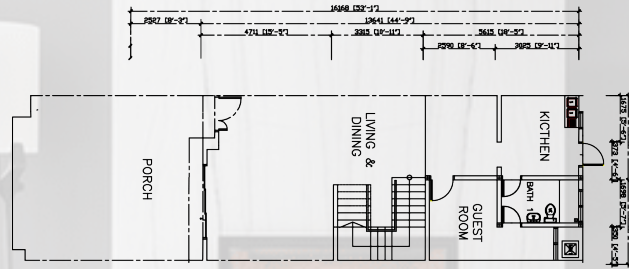

*Taman Seri Bintang*

*Taman Seri Bintang*

*Great Living, Quality Homes*

*Taman Seri Bintang*

 Land Owner Unit

*Taman Seri Bintang*

**Land Size**

**Type A**  
Double Story Terrace  
20' X 70'

**Type B**  
Double Story Terrace  
22' X 70'

**TYPE A**

Ground Floor

First Floor

**TYPE B**

Ground Floor

First Floor