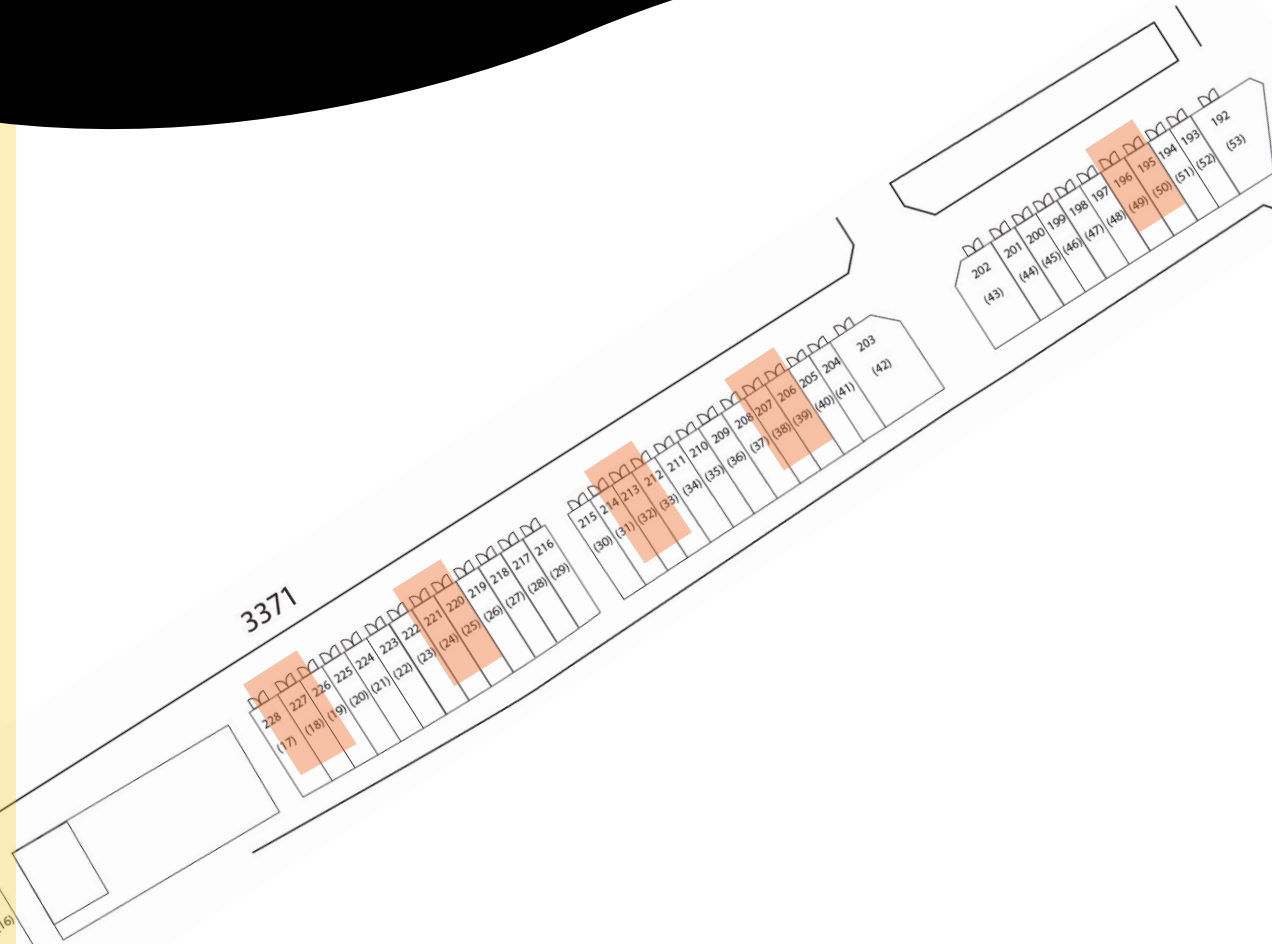

*Taman Seri Bintang*

*Taman Seri Bintang*

*Great Living, Quality Homes*

*Taman Seri Bintang*

 Land Owner Unit

*Taman Seri Bintang*

**Land Size**

**Type A**  
Double Story Terrace  
20' X 70'

**Type B**  
Double Story Terrace  
22' X 70'

**TYPE A**

Ground Floor

First Floor

**TYPE B**

Ground Floor

First Floor

- Strategic location and proximity to every place in Ayer Tawar.