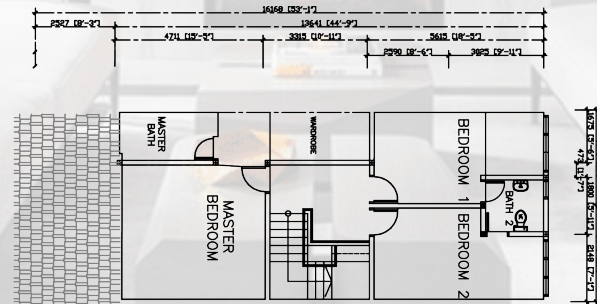

*Taman Seri Bintang*

*Taman Seri Bintang*

*Great Living, Quality Homes*

*Taman Seri Bintang*

 Land Owner Unit

*Taman Seri Bintang*

**Land Size**

**Type A**  
Double Story Terrace  
20' X 70'

**Type B**  
Double Story Terrace  
22' X 70'

**TYPE A**

Ground Floor

First Floor

**TYPE B**

Ground Floor

First Floor